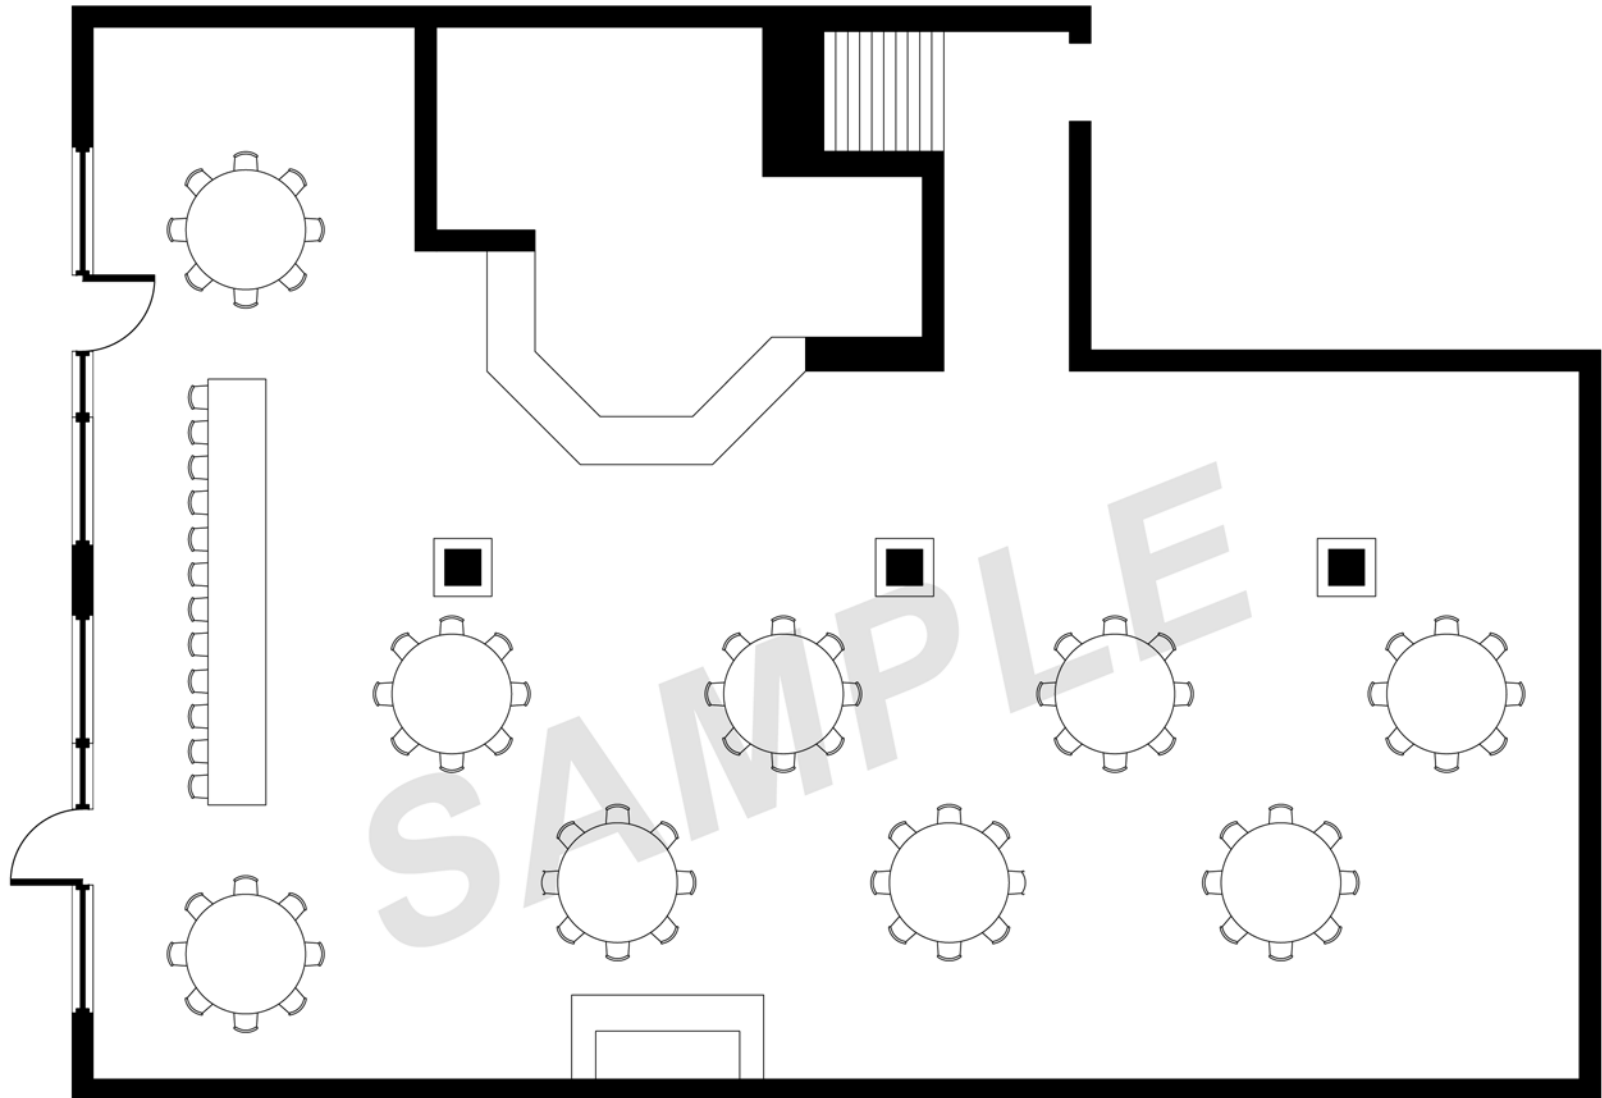

Black Donald's Room Table Layout

Other table configurations are available. Please contact events@calabogie.com