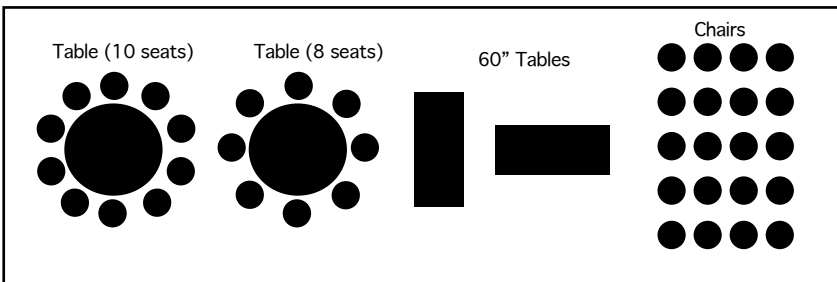

CALABOGIE PEAKS HOTEL

MADAWASKA ROOM

NOTES:
FLOOR TO CEILING WINDOWS
CEILING HEIGHT IS 9'-6" A.F.F.

AVAILABLE FURNITURE (SIZE AS)

ENTRANCE FROM HOTEL

			BOARDROOM	CLASSROOM	U-SHAPE	HOLLOW SQUARE	BANQUET ROUNDS OF 8	BANQUET ROUNDS OF 10	THEATRE	RECEPTION
MEETING ROOM	DIMENSIONS	SQ. FOOTAGE								
Madawaska	53' x 23'	1,219	48	52	42	52	64	80	80	100