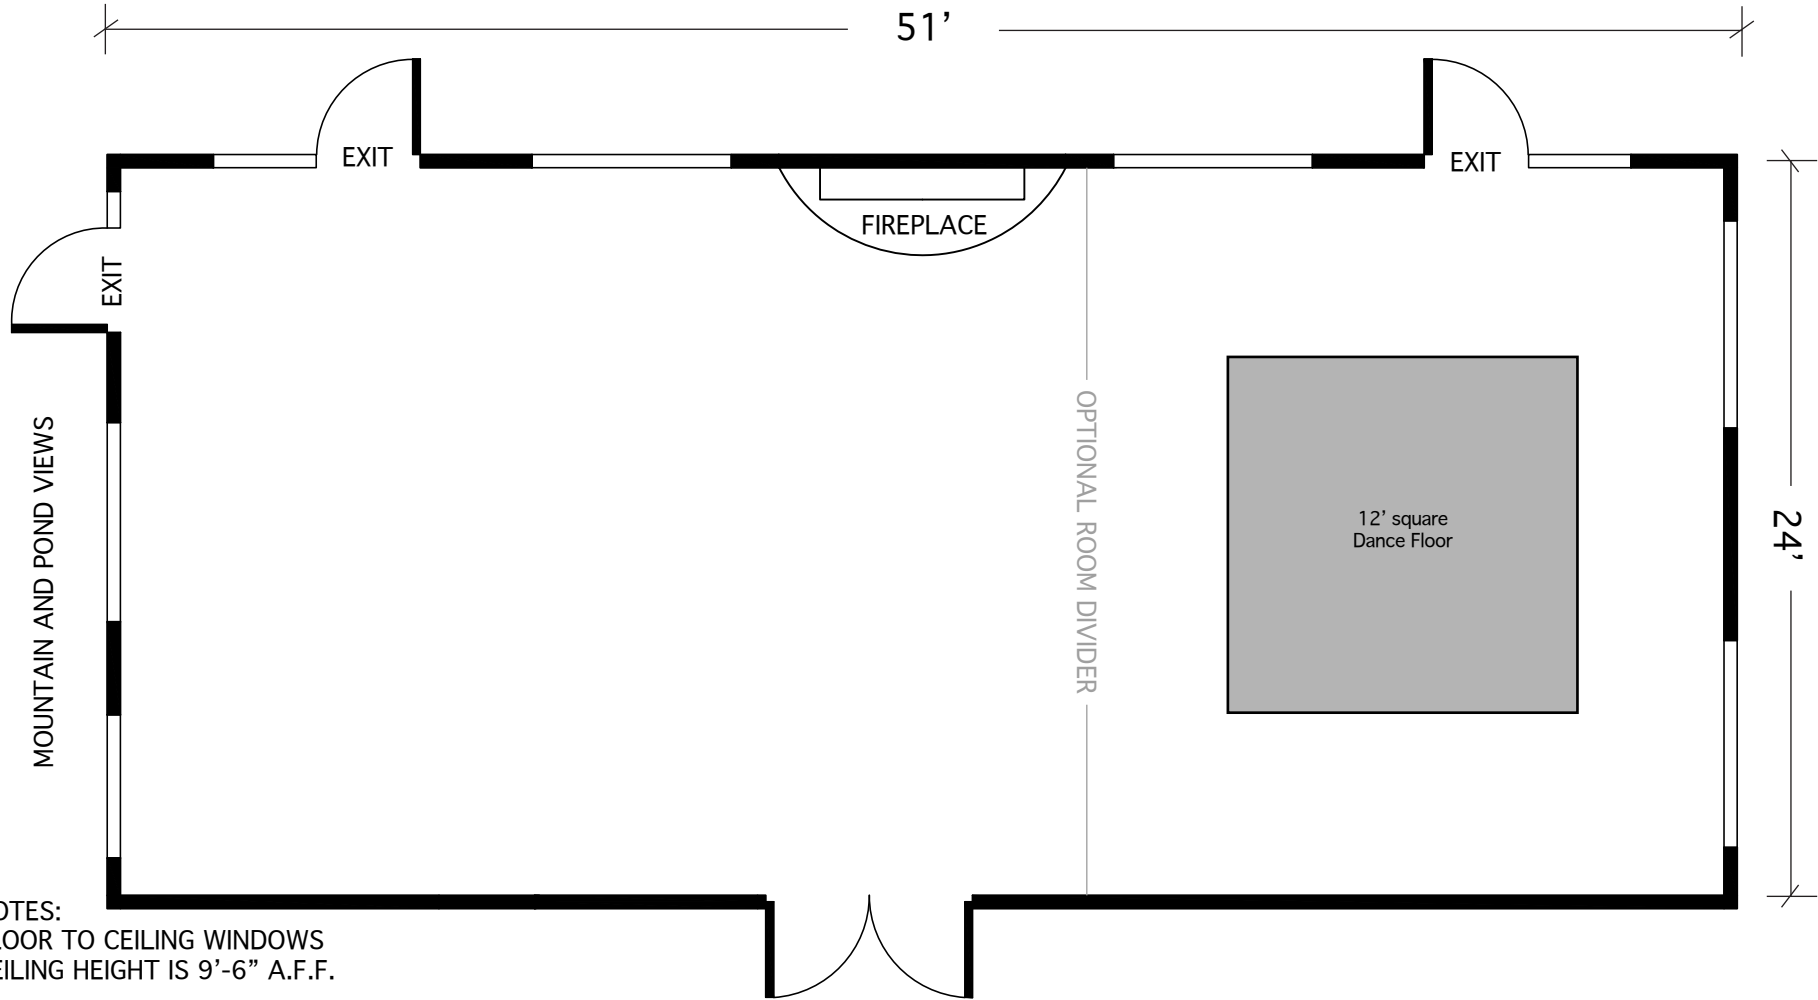

CALABOGIE PEAKS HOTEL

MADAWASKA ROOM

NOTES:
FLOOR TO CEILING WINDOWS
CEILING HEIGHT IS 9'-6" A.F.F.

AVAILABLE FURNITURE (SIZE AS)

ENTRANCE FROM HOTEL

			BOARDROOM	CLASSROOM	U-SHAPE	HOLLOW SQUARE	BANQUET ROUNDS OF 8	BANQUET ROUNDS OF 10	THEATRE	RECEPTION
MEETING ROOM	DIMENSIONS	SQ. FOOTAGE								
Madawaska	53' x 23'	1,219	48	52	42	52	64	80	80	100